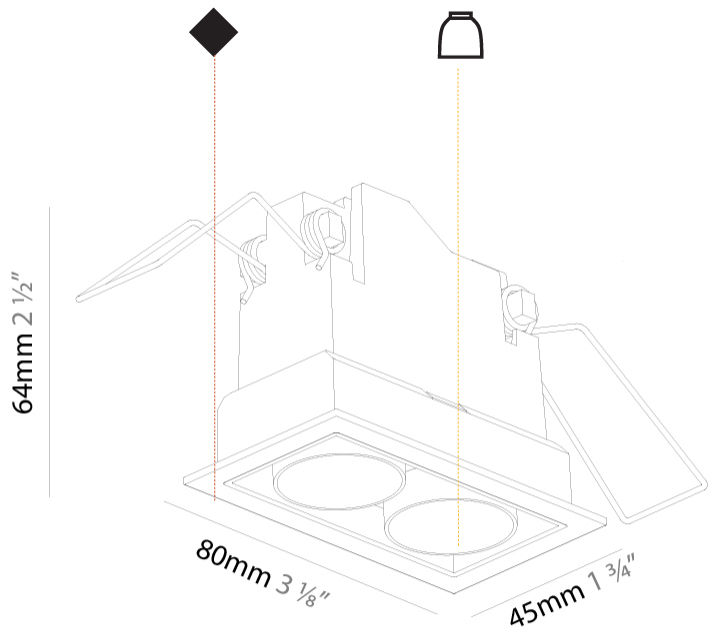

PHYSICAL

Shape: Rectangle
Length (mm): 80
Length (in): 3 1/8
Width (mm): 45
Width (in): 1 3/4
Height (mm): 64
Height (in): 2 1/2
Ceiling Thickness (mm): 10 / 12.5 / 15 / 25 / 30
Ceiling Thickness (in): 3/8 or 1/2 or 9/16 or 1 or 1 3/16
Min. Recessing Depth (mm): 100
Min. Recessing Depth (in): 3 15/16
Light Distribution: Downlight
Weight (kg): 0.145
Weight (lbs): 0.32
Fixture Finish: SSR / BKV / CWI / CRY / HAB / UFT / ITA / RUA / FTG / MYG / LOD / PUS / FRO / FUP / KIA / POP / BLS / SPG / MEY / GOH / GUM / CHC / COM / ABZ / JAG / OBR / MOS / ROR
Holder Finish: WHI / BLK
Fixture Material: Aluminum Die Cast
Cut-out Measurements: 73mm / 2 7/8" x 38mm / 1 1/2"

ELECTRICAL

Lamp Type: LED (Zhaga Standard)
Input Wattage (W): 7.7
Total Output Wattage (W): 6.6
Dimming: Tri-Mode (Non-Dimming and Phase Dimming (120Vac only) and 0-10V Dimming)
Driver Included: No
Driver Location: Remote
Driver Type: Constant Current - Universal
Driver Class: Class 2
Input Voltage (V): 120 - 277
Constant Current (MA): 1050

LED

Number of LEDs: 2
Color Temperature (°K): 2700 / 3000 / 3500 / 4000
Max. Delivered Lumen (lm): 390 / 410 / 421 / 430
Nominal Lumen (lm): 440 / 465 / 470 / 480
CRI: >90 CRI
Lamp Life (hrs): 50000

OPTICAL

Reflector: 8 / 18 / 34

RATINGS AND CERTIFICATIONS

Certified By: CSA Certified to UL and CSA Standards
IP rating: IP20